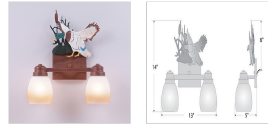

Parkshire Double Bath Vanity Light - Mallard

Bath 2 Light Log Cabin Style

Product No.: H37266

Price: \$364.00

Glass Choices:

Finish Choices:

DESCRIPTION

The Parkshire Double Bath Light - Mallard is a two-light vanity fixture which features three-dimensional metal art images of both a duck and cattails. There are seven different glass globes that fit this bath vanity, so you can pick a style that suits your decorating needs. This light will provide abundant light to any bathroom, whether in a log cabin, or in a traditional home where a eye-catching decor style is desired. Hardwire is standard.

Pictured in Finish #06-Waterfowl Gray-Rust Patina base with Two-Toned Amber Egg Bell Glass.

Note: This fixture will accept a screw-in type LED bulb of equivalent wattage output.

SPECIFICATIONS

DIMENSIONS (in.)	14h x 13w x 5e x 8tm
LAMPING	Takes 2 - Type A19 (standard household style) bulbs - 100W max. per bulb
WEIGHT (lbs.)	7
BACKPLATE SIZE (in.)	5 x 6
UL LISTING	Damp+Dry Locations
ADD'L RATINGS	None
INSTALLATION INSTRUCTIONS	OPEN INSTALLATION INSTRUCTIONS