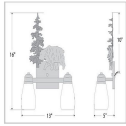

### DESCRIPTION

The Parkshire Double Bath Light - Bear is a two-light vanity fixture which features three-dimensional metal art images of both a bear and a cedar tree. There are seven different glass globes that fit this bath vanity, so you can pick a style that suits your decorating needs. This light will provide abundant light to any bathroom, whether in a log cabin, or in a traditional home where a eye-catching decor style is desired. Hardwire is standard.

### SPECIFICATIONS

DIMENSIONS (in.)	16h x 13w x 5e x 10tm
LAMPING	Takes 2 - Type A19 (standard household style) bulbs - 100W max. per bulb
WEIGHT (lbs.)	7
BACKPLATE SIZE (in.)	5 x 6
UL LISTING	Damp+Dry Locations
ADD'L RATINGS	None
INSTALLATION INSTRUCTIONS	<a href="#">OPEN INSTALLATION INSTRUCTIONS</a>