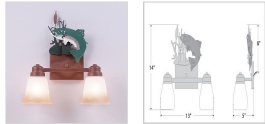

### DESCRIPTION

The Parkshire Double Bath Light - Trout is a two-light vanity fixture which features three-dimensional metal art images of both a trout and cattails. There are seven different glass globes that fit this bath vanity, so you can pick a style that suits your decorating needs. This light will provide abundant light to any bathroom, whether in a log cabin, or in a traditional home where a eye-catching decor style is desired. Hardwire is standard.