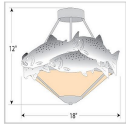

Crestline Semi Flush Short - Shade Bottom - Trout

Semi-Flush Light Rustic Style

Product No.: A48581

Price: \$612.00

Bowl Bottom Material Choice:

DESCRIPTION

The Crestline Semi-Flush Short - Trout is 18 inches in diameter by 14 inches tall, and features our trademarked trout images along the band of the fixture, which are hand-painted using our unique seven-step finishing process. This rustic semi-flush comes with a choice of diffuser material: Almond Mica, Amber Mica, or Ivory Paper. A matching ceiling canopy is also included. This fishing-inspired design will add a rustic, northwoods character to the hallways, kitchens or bathroom of their log home, cabin or northwood lodge-themed room.

Pictured in Finish #05-Fish Stain-Rust Patina base with Almond Mica Shade.

Note: This fixture will accept a screw-in type LED bulb of equivalent wattage output.

SPECIFICATIONS

DIMENSIONS (in.)	13h x 18w
LAMPING	Mica or Paper Bowl: Takes 3 - Type B11 torpedo style) bulbs - 60W max. per bulb; Glass Bowl: Takes 3 - Type A19 (standard household style) bulbs - 100W max. per bulb
WEIGHT (lbs.)	15
BACKPLATE SIZE (in.)	5.5 ROUND
UL LISTING	Damp+Dry Locations
ADD'L RATINGS	None
INSTALLATION INSTRUCTIONS	OPEN INSTALLATION I