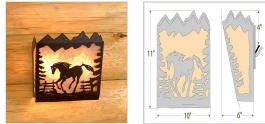

Teton Exterior Sconce - Mtn Horse

Product No.: M53835

Price: \$266.00

Shade Choices:

Finish Choices:

DESCRIPTION

Key Features:

- Dimensions: 11h x 10w x 6e x 4tm
- Lamping: Takes 2 - Type B11 (torpedo style) bulbs - 60W max. per bulb
- UL Approved for: Wet+Damp+Dry Locations
- Available in these finishes: 27-28-29-50-97
- Available in these Shade Choices: Almond or Amber Mica

The Teton Exterior Wall - Mtn Horse features two lightbulbs pointing down, each surrounded by a frost glass cylinders, all of which is behind the diffuser, which is offered with a choice between Almond or Amber mica. The 5 inch high by 6 inch wide backplate can be mounted directly to an exterior wall or attached to a square wooden block. UL approved for wet locations. Hardwire only. This is the exterior version of our very popular Teton Sconce series M138 and is will bring rustic lighting to the exterior of any log home or cabin.

Pictured in Finish #27-Rustic Brown with Almond Mica Shade.

SPECIFICATIONS

DIMENSIONS (in.)	11h x 10w x 6e x 4tm
LAMPING	Takes 2 - Type B11 (torpedo style) bulbs - 60W max. per bulb
WEIGHT (lbs.)	6
BACKPLATE SIZE (in.)	5 x 6
UL LISTING	Wet+Damp+Dry Locations
ADD'L RATINGS	None
INSTALLATION INSTRUCTIONS	OPEN INSTALLATION INSTRUCTIONS