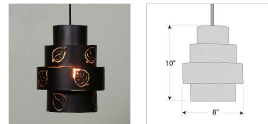

Ridgemont Pendant - Aspen Cutout

Product No.: A23908

Price: \$322.00

Finish Choices:

Pendant Hanging Choices:

DESCRIPTION

The Northridge Pendant is a hanging light that features hand-cut images on the steel bands with a 4 inch glass shade under the bands. This is the Aspen Leaf image cutout version, which is ideal for anyone looking for a small hanging light to add rustic character to their log home, cabin or northwoods lodge-themed room. All pendants include a matching ceiling canopy that can be mounted on either a flat or vaulted ceiling. Choice of three ways to hang our pendants: 14 ft black cord (BC), 15 inch - 30in adjustable stem (ST) or 3 ft chain (CH). Black cord or chain hung versions are suitable for interior and damp locations; adjustable stem hung version are suitable for wet locations. Hanging choice must be specified at time order choice.

Pictured in Finish #97-Black Iron with Black Cord.

Note: This fixture will accept a screw-in type LED bulb of equivalent wattage output.

SPECIFICATIONS

DIMENSIONS (in.)	10h x 8w
LAMPING	Takes 1 - Type A19 (standard household style) bulb - 60W max. per bulb
WEIGHT (lbs.)	6
BACKPLATE SIZE (in.)	5 ROUND
UL LISTING	Damp+Dry Locations
ADD'L RATINGS	None
INSTALLATION INSTRUCTIONS	OPEN INSTALLATION INSTRUCTIONS