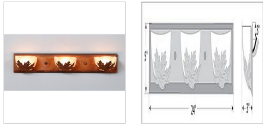

### DESCRIPTION

This Logan Triple Bath Light - Maple light features three frost white pieces of glass held up with hand-cut steel mapleleaves. If you are looking for a really bright light for your bathroom, this is our brightest one. It use screw-in Halogen bulbs and the front glass rests inside the front image.

Pictured in Finish #02-Rust Patina.

Note: This fixture will accept a screw-in type LED bulb of equivalent wattage output.