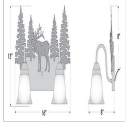

Wasatch Double Bath Vanity Light - Mountain Elk

Bath 2 Light Country Style

Product No.: H32233

Price: \$290.00

Glass Choices:

Finish Choices:

DESCRIPTION

Affordable and practical bathroom lights make the Wasatch Bathroom Vanity lights one of our best selling series. Offered with a choice of eight different styles and colors of glass globes, this fixture gives abundant light and rustic character to any bathroom. This item is the Wasatch Double - Mtn Elk and is Pictured in Finish #03 - Cedar Green trees and Rust Patina base.

Pictured in Finish #03-Cedar Green-Rust Patina base with Two-Toned Amber Cream Bell Glass.

Note: This fixture will accept a screw-in type LED bulb of equivalent wattage output.

SPECIFICATIONS

DIMENSIONS (in.)	13h x 16w x 8e x 8tm
LAMPING	Takes 2 - Type A19 (standard household style) bulbs - 100W max. per bulb
WEIGHT (lbs.)	8
BACKPLATE SIZE (in.)	5 x 13
UL LISTING	Damp+Dry Locations
ADD'L RATINGS	None