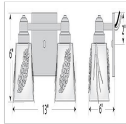

Woodland Double Bath Vanity Light - Spruce Cone

Bath 2 Light River Cabin Style

Product No.: A36240

Price: \$336.00

Glass Choices:

Finish Choices:

DESCRIPTION

The Woodland Double Bath Light - Spruce Cone features two pieces of square mission style glass and 3D spruce cone designs surrounding the glass. Choice of glass color between Frost Clear and Tea-Stained. This fixture may be hung with bulb pointing up or down. This sophisticated take on traditional rustic lighting will generate a warm atmosphere in any bathroom.

Pictured in Finish #28-Dark Bronze Metallic with Tea Stain Square Glass.

Note: This fixture will accept a screw-in type LED bulb of equivalent wattage output.

SPECIFICATIONS

DIMENSIONS (in.)	6h x 13w x 6e x 2tm
LAMPING	Takes 2 - Type A19 (standard household style) bulbs - 100W max. per bulb
WEIGHT (lbs.)	6
BACKPLATE SIZE (in.)	5 x 6
UL LISTING	Damp+Dry Locations
ADD'L RATINGS	None
INSTALLATION INSTRUCTIONS	OPEN INSTALLATION INSTRUCTIONS