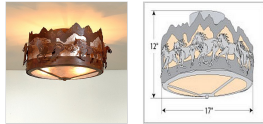

Woodcrest Semi-Flush - Horse Mountain Semi-Flush Light Equestrian Style

Product No.: A48336

Price: \$728.00

Bowl Bottom Material Choice:

Finish Choices:

DESCRIPTION

The Woodcrest Semi-flush - Horse/Mountain light is 17 inches in diameter, 10 inches tall and features a steel band with galloping horses set in front of steel mountain silhouettes which is backed with matching diffuser material. For the bottom, there is a choice between frosted glass or mica with a choice of color between Almond or Amber. For an unique addition to your rustic ceiling light, order one of the decorative Bottom Kits: a three-tree, 3D Spruce Cone or a 3D Pine Cone, any which can be ordered in the same or different color as the fixture. This item is ideal for anyone looking for a rustic semi-flush light to add rustic, lodge character to their log home, cabin or northwood lodge-themed room.

Pictured in Finish #02-Rust Patina with Almond Mica Shade.

Note: This fixture will accept a screw-in type LED bulb of equivalent wattage output.

SPECIFICATIONS

DIMENSIONS (in.)	12h x 17w
LAMPING	Takes 3 - Type A19 (standard household style) bulbs - 60W max. per bulb (mica) or 100W max. per bulb (glass)
WEIGHT (lbs.)	15
BACKPLATE SIZE (in.)	5 ROUND
UL LISTING	Damp+Dry Locations
ADD'L RATINGS	None
INSTALLATION INSTRUCTIONS	OPEN INSTALLATION I