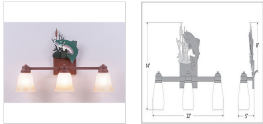

### DESCRIPTION

The Parkshire Triple Bath Light - Trout is a three-light vanity fixture which features three-dimensional metal art images of both a trout and cattails. There are seven different glass globes that fit this bath vanity, so you can pick a style that suits your decorating needs. This light will provide abundant light to any bathroom, whether in a log cabin, or in a traditional home where a eye-catching decor style is desired. Hardwire is standard.