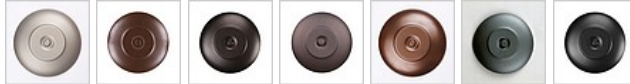

## Smoky Mountain Double Bath Vanity Light - Cattails

### Bath 2 Light Cabin Style

**Product No.: M35265**

**Price: \$478.00**

**Shade Choices:**

**Finish Choices:**

### DESCRIPTION

The Smoky Mtn. Double Bath Vanity Light - Cattails features two Smoky Mtn small lanterns hanging at a slight upward angle from two steel arms. The front and side panels all feature our Cattail artwork. The lanterns also come with a diffuser material choice between Almond or Amber mica. The fixture attaches to the wall with a separate 4-inch tall fireplate, which allows for either a direct placement over a junction box, or 8 inches to the left or right of center. This bathroom light is ideal for bringing a rustic character to any log home, cabin or northwood lodge-themed room. Hardwire is standard.

Pictured in Finish #27-Rustic Brown with Almond Mica Shade.

Note: This fixture will accept a screw-in type LED bulb of equivalent wattage output.