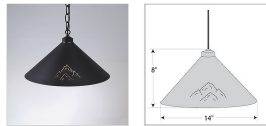

Canyon Pendant Shallow - Mountain Pendant Light Lake Cabin Style

Product No.: A24441

Price: \$274.00

Finish Choices:

Pendant Hanging Choices:

DESCRIPTION

The Canyon Pendant Shallow - Mountain fixture features three mountain cutouts around the outside of a spun steel cone. This light is ideal for anyone looking for a small hanging light to add rustic character to their log home, cabin or northwoods lodge-themed room. All pendants include a matching ceiling canopy that can be mounted on either a flat or vaulted ceiling. Choice of three ways to hang our pendants: 14 ft black cord (BC), 15 inch - 30in adjustable stem (ST) or 3 ft chain (CH). Black cord or chain hung versions are suitable for interior and damp locations; adjustable stem hung version are suitable for wet locations. Note: Only the Powder Coated Finishes are suitable for wet locations. Hanging choice must be specified at time order.

Pictured in Finish #97-Black Iron with Chain.

Note: This fixture will accept a screw-in type LED bulb of equivalent wattage output.

SPECIFICATIONS

DIMENSIONS (in.)	8h x 14w
LAMPING	Takes 1 - Type A19 (standard household style) bulb - 100W max. per bulb
WEIGHT (lbs.)	4
BACKPLATE SIZE (in.)	5 ROUND
UL LISTING	Damp+Dry Locations
ADD'L RATINGS	None