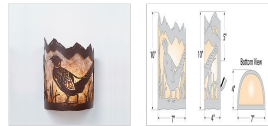

## Cascade Sconce Small - Pheasant Wall Light Cabin Style

**Product No.: M13251**

**Price: \$238.00**

**Shade Choices:**

**Finish Choices:**

### DESCRIPTION

The Cascade Sconce Small - Pheasant features our exclusive metal art of a pheasant and cattails with rounded diffuser under a steel frame. One lightbulb points upward. ADA compliant. Diffuser material is offered with a choice between Almond or Amber mica. Hardwire is standard. Interior and damp location only. This light will add rustic character to any log home, cabin or northwoods lodge-themed room.

Pictured in Finish #27-Rustic Brown with Almond Mica Shade.

Note: This fixture will accept a screw-in type LED bulb of equivalent wattage output.