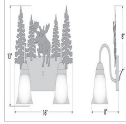

Wasatch Double Bath Vanity Light - Alaska Moose

Bath 2 Light Ski Cabin Style

Product No.: H32222

Price: \$306.00

Glass Choices:

Finish Choices:

DESCRIPTION

Affordable and practical bathroom lights make the Wasatch Bathroom Vanity lights one of our best selling series. Offered with a choice of eight different styles and colors of glass globes, this fixture gives abundant light and rustic character to any bathroom. This item is the Wasatch Double - Alaska Moose and is Pictured in Finish #03 - Cedar Green trees and Rust Patina base.

Pictured in Finish #03-Cedar Green-Rust Patina base with Two-Toned Amber Cream Bell Glass.

Note: This fixture will accept a screw-in type LED bulb of equivalent wattage output.

SPECIFICATIONS

DIMENSIONS (in.)	13h x 16w x 8e x 8tm
LAMPING	Takes 2 - Type A19 (standard household style) bulbs - 100W max. per bulb
WEIGHT (lbs.)	8
BACKPLATE SIZE (in.)	5 x 13
UL LISTING	Damp+Dry Locations
ADD'L RATINGS	None
INSTALLATION INSTRUCTIONS	OPEN INSTALLATION INSTRUCTIONS