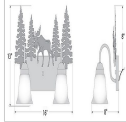

Wasatch Double Bath Vanity Light - Mountain Moose

Bath 2 Light Lodge Style

Product No.: H32227

Price: \$306.00

Glass Choices:

Finish Choices:

DESCRIPTION

Affordable and practical bathroom lights make the Wasatch Bathroom Vanity lights one of our best selling series. Offered with a choice of eight different styles and colors of glass globes, this fixture gives abundant light and rustic character to any bathroom. This item is the Wasatch Double - Mtn Moose and is Pictured in Finish #03 - Cedar Green trees and Rust Patina base.

Pictured in Finish #03-Cedar Green-Rust Patina base with Two-Toned Amber Cream Bell Glass.

Note: This fixture will accept a screw-in type LED bulb of equivalent wattage output.

SPECIFICATIONS

DIMENSIONS (in.)	13h x 16w x 8e x 8tm
LAMPING	Takes 2 - Type A19 (standard household style) bulbs - 100W max. per bulb
WEIGHT (lbs.)	8
BACKPLATE SIZE (in.)	5 x 13
UL LISTING	Damp+Dry Locations
ADD'L RATINGS	None
INSTALLATION INSTRUCTIONS	OPEN INSTALLATION INSTRUCTIONS