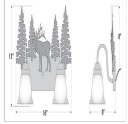

Wasatch Double Bath Vanity Light - Mountain Elk Bath 2 Light Country Style

Product No.: H32233

Price: \$290.00

Glass Choices:

Finish Choices:

DESCRIPTION

Affordable and practical bathroom lights make the Wasatch Bathroom Vanity lights one of our best selling series. Offered with a choice of eight different styles and colors of glass globes, this fixture gives abundant light and rustic character to any bathroom. This item is the Wasatch Double - Mtn Elk and is Pictured in Finish #03 - Cedar Green trees and Rust Patina base.

Pictured in Finish #03-Cedar Green-Rust Patina base with Two-Toned Amber Cream Bell Glass.

Note: This fixture will accept a screw-in type LED bulb of equivalent wattage output.

SPECIFICATIONS

DIMENSIONS (in.)	13h x 16w x 8e x 8tm
LAMPING	Takes 2 - Type A19 (standard household style) bulbs - 100W max. per bulb
WEIGHT (lbs.)	8
BACKPLATE SIZE (in.)	5 x 13
UL LISTING	Damp+Dry Locations
ADD'L RATINGS	None