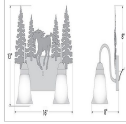

## Wasatch Double Bath Vanity Light - Mountain Horse Bath 2 Light Equestrian Style

**Product No.: H32235**

**Price: \$306.00**

**Glass Choices:**

**Finish Choices:**

Pictured in Finish #03-Cedar Green-Rust Patina base with Two-Toned Amber Cream Bell Glass.

Note: This fixture will accept a screw-in type LED bulb of equivalent wattage output.

### SPECIFICATIONS

DIMENSIONS (in.)	13h x 16w x 8e x 8tm
LAMPING	Takes 2 - Type A19 (standard household style) bulbs - 100W max. per bulb
WEIGHT (lbs.)	8
BACKPLATE SIZE (in.)	5 x 13
UL LISTING	Damp+Dry Locations
ADD'L RATINGS	None
INSTALLATION INSTRUCTIONS	<a href="#">OPEN INSTALLATION INSTRUCTIONS</a>