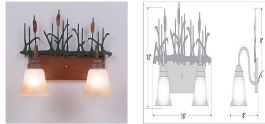

Wasatch Double Bath Vanity Light - Cattails

Bath 2 Light Mountain Cabin Style

Product No.: H32265

Price: \$286.00

Glass Choices:

Finish Choices:

DESCRIPTION

Affordable and practical bathroom lights make the Wasatch Bathroom Vanity lights one of our best selling series. Offered with a choice of eight different styles and colors of glass globes, this fixture gives abundant light and rustic character to any bathroom. This item is the Wasatch Double - Cattails and is Pictured in Finish #03 - Cedar Green cattails and Rust Patina base.

Pictured in Finish #03-Cedar Green-Rust Patina base with Two-Toned Amber Cream Bell Glass.

Note: This fixture will accept a screw-in type LED bulb of equivalent wattage output.

SPECIFICATIONS

DIMENSIONS (in.)	13h x 16w x 8e x 8tm
LAMPING	Takes 2 - Type A19 (standard household style) bulbs - 100W max. per bulb
WEIGHT (lbs.)	8
BACKPLATE SIZE (in.)	5 x 13
UL LISTING	Damp+Dry Locations
ADD'L RATINGS	None
INSTALLATION INSTRUCTIONS	OPEN INSTALLATION INSTRUCTIONS