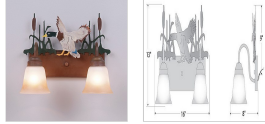

Wasatch Double Bath Vanity Light - Mallard

Bath 2 Light Ski Cabin Style

Product No.: H32266

Price: \$286.00

Glass Choices:

Finish Choices:

DESCRIPTION

Affordable and practical bathroom lights make the Wasatch Bathroom Vanity lights one of our best selling series. Offered with a choice of eight different styles and colors of glass globes, this fixture gives abundant light and rustic character to any bathroom. This item is the Wasatch Double - Mallard and is Pictured in Finish #06 - Waterfowl Stain with Cedar Green cattails and Rust Patina base.

Pictured in Finish #06-Waterfowl Gray-Rust Patina base with Two-Toned Amber Cream Bell Glass.

Note: This fixture will accept a screw-in type LED bulb of equivalent wattage output.

SPECIFICATIONS

DIMENSIONS (in.)	13h x 16w x 8e x 8tm
LAMPING	Takes 2 - Type A19 (standard household style) bulbs - 100W max. per bulb
WEIGHT (lbs.)	8
BACKPLATE SIZE (in.)	5 x 13
UL LISTING	Damp+Dry Locations
ADD'L RATINGS	None
INSTALLATION INSTRUCTIONS	OPEN INSTALLATION INSTRUCTIONS