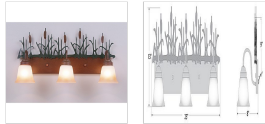

Wasatch Triple Bath Vanity Light - Cattails Bath 3 Light Lodge Style

Product No.: H32365

Price: \$356.00

Glass Choices:

Finish Choices:

DESCRIPTION

Affordable and practical bathroom lights make the Wasatch Bathroom Vanity lights one of our best selling series. Offered with a choice of eight different styles and colors of glass globes, this fixture gives abundant light and rustic character to any bathroom. This item is the Wasatch Triple - Cattails and is Pictured in Finish #03 - Cedar Green trees and Rust Patina base.

Pictured in Finish #03-Cedar Green-Rust Patina base with Two-Toned Amber Cream Bell Glass.

Note: This fixture will accept a screw-in type LED bulb of equivalent wattage output.

SPECIFICATIONS

DIMENSIONS (in.)	13h x 25w x 8e x 8tm
LAMPING	Takes 3 - Type A19 (standard household style) bulbs - 100W max. per bulb
WEIGHT (lbs.)	12
BACKPLATE SIZE (in.)	5 x 23
UL LISTING	Damp+Dry Locations
ADD'L RATINGS	None