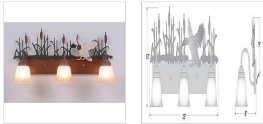

Wasatch Triple Bath Vanity Light - Mallard Bath 3 Light Rustic Style

Product No.: H32366

Price: \$356.00

Glass Choices:

Finish Choices:

DESCRIPTION

Affordable and practical bathroom lights make the Wasatch Bathroom Vanity lights one of our best selling series. Offered with a choice of eight different styles and colors of glass globes, this fixture gives abundant light and rustic character to any bathroom. This item is the Wasatch Triple - Mallard and is Pictured in Finish #06 - Waterfowl Stain with Cedar Green cattails and Rust Patina base.

Pictured in Finish #06-Waterfowl Gray-Rust Patina base with Two-Toned Amber Cream Bell Glass.

Note: This fixture will accept a screw-in type LED bulb of equivalent wattage output.

SPECIFICATIONS

DIMENSIONS (in.)	13h x 25w x 8e x 8tm
LAMPING	Takes 3 - Type A19 (standard household style) bulbs - 100W max. per bulb
WEIGHT (lbs.)	12
BACKPLATE SIZE (in.)	5 x 23
UL LISTING	Damp+Dry Locations
ADD'L RATINGS	None
INSTALLATION INSTRUCTIONS	OPEN INSTALLATION INSTRUCTIONS