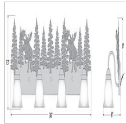

Wasatch Quad Bath Vanity Light - Alaska Moose Bath 4 Light Log Cabin Style

Product No.: H32422

Price: \$434.00

Glass Choices:

Finish Choices:

DESCRIPTION

Affordable and practical bathroom lights make the Wasatch Bathroom Vanity lights one of our best selling series. Offered with a choice of eight different styles and colors of glass globes, this fixture gives abundant light and rustic character to any bathroom. This item is the Wasatch Quad - Alaska Moose and is Pictured in Finish #03 - Cedar Green trees and Rust Patina base.

Pictured in Finish #03-Cedar Green-Rust Patina base with Two-Toned Amber Cream Bell Glass.

Note: This fixture will accept a screw-in type LED bulb of equivalent wattage output.

SPECIFICATIONS

DIMENSIONS (in.)	13h x 36w x 8e x 8tm
LAMPING	Takes 4 - Type A19 (standard household style) bulbs - 100W max. per bulb
WEIGHT (lbs.)	16
BACKPLATE SIZE (in.)	5 x 33
UL LISTING	Damp+Dry Locations
ADD'L RATINGS	None
INSTALLATION INSTRUCTIONS	OPEN INSTALLATION INSTRUCTIONS