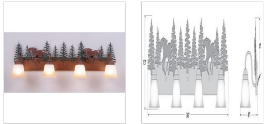

## Wasatch Quad Bath Vanity Light - Mountain Horse Bath 4 Light Equestrian Style

**Product No.: H32435**

**Price: \$434.00**

**Glass Choices:**

**Finish Choices:**

### DESCRIPTION

Affordable and practical bathroom lights make the Wasatch Bathroom Vanity lights one of our best selling series. Offered with a choice of eight different styles and colors of glass globes, this fixture gives abundant light and rustic character to any bathroom. This item is the Wasatch Quad - Mtn Horse and is Pictured in Finish #03 - Cedar Green trees and Rust Patina base.

Pictured in Finish #03-Cedar Green-Rust Patina base with Two-Toned Amber Cream Bell Glass.

Note: This fixture will accept a screw-in type LED bulb of equivalent wattage output.