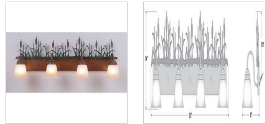

Wasatch Quad Bath Vanity Light - Cattails

Bath 4 Light Cabin Style

Product No.: H32465

Price: \$404.00

Glass Choices:

Finish Choices:

DESCRIPTION

Affordable and practical bathroom lights make the Wasatch Bathroom Vanity lights one of our best selling series. Offered with a choice of eight different styles and colors of glass globes, this fixture gives abundant light and rustic character to any bathroom. This item is the Wasatch Quad - Cattails and is Pictured in Finish #03 - Cedar Green cattails and Rust Patina base.

Pictured in Finish #03-Cedar Green-Rust Patina base with Two-Toned Amber Cream Bell Glass.

Note: This fixture will accept a screw-in type LED bulb of equivalent wattage output.

SPECIFICATIONS

DIMENSIONS (in.)	13h x 35w x 8e x 8tm
LAMPING	Takes 4 - Type A19 (standard household style) bulbs - 100W max. per bulb
WEIGHT (lbs.)	16
BACKPLATE SIZE (in.)	5 x 33
UL LISTING	Damp+Dry Locations
ADD'L RATINGS	None
INSTALLATION INSTRUCTIONS	OPEN INSTALLATION INSTRUCTIONS