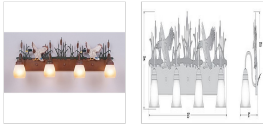

Wasatch Quad Bath Vanity Light - Mallard

Bath 4 Light Log Cabin Style

Product No.: H32466

Price: \$404.00

Glass Choices:

Finish Choices:

DESCRIPTION

Affordable and practical bathroom lights make the Wasatch Bathroom Vanity lights one of our best selling series. Offered with a choice of eight different styles and colors of glass globes, this fixture gives abundant light and rustic character to any bathroom. This item is the Wasatch Quad - Mallard and is Pictured in Finish #06 - Waterfowl Stain with Cedar Green cattails and Rust Patina base.

Pictured in Finish #06-Waterfowl Gray-Rust Patina base with Two-Toned Amber Egg Bell Glass.

Note: This fixture will accept a screw-in type LED bulb of equivalent wattage output.

SPECIFICATIONS

DIMENSIONS (in.)	13h x 35w x 8e x 8tm
LAMPING	Takes 4 - Type A19 (standard household style) bulbs - 100W max. per bulb
WEIGHT (lbs.)	16
BACKPLATE SIZE (in.)	5 x 33
UL LISTING	Damp+Dry Locations
ADD'L RATINGS	None
INSTALLATION INSTRUCTIONS	OPEN INSTALLATION INSTRUCTIONS