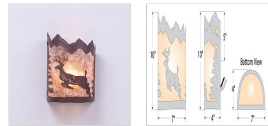

Cascade Sconce Small - Valley Deer

Wall Light Log Cabin Style

Product No.: M13221

Price: \$242.00

Shade Choices:

Finish Choices:

DESCRIPTION

The Cascade Sconce Small - Valley Deer features our exclusive metal art of a deer and spruce trees with a rounded mica under a steel frame. One lightbulb points upward. ADA compliant. Diffuser material is offered with a choice between Almond or Amber mica. Hardwire is standard. Interior and damp location only. This rustic wall light will add rustic character to any log home, cabin or northwoods, camp lodge-themed room.

Pictured in Finish #27-Rustic Brown with Almond Mica Shade.

Note: This fixture will accept a screw-in type LED bulb of equivalent wattage output.

SPECIFICATIONS

DIMENSIONS (in.)	10h x 7w x 4e x 5tm
LAMPING	Takes 1 - Type B11 (torpedo style) bulb - 60W max.
WEIGHT (lbs.)	4
BACKPLATE SIZE (in.)	8 x 7
UL LISTING	Damp+Dry Locations
ADD'L RATINGS	ADA Compliant
INSTALLATION INSTRUCTIONS	OPEN INSTALLATION INSTRUCTIONS PDF F