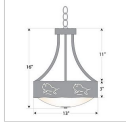

Ridgemont Foyer Chandelier Medium - Bison Chandelier Farmhouse Style

Product No.: A44439

Price: \$358.00

Bowl Bottom Material Choice:

Finish Choices:

DESCRIPTION

The Ridgemont Foyer Chandelier Medium - Bison Cutout is 13 inch in diameter and features our exclusive southwest bison art cutouts around the circumference of the fixture. Behind each cutout is a diffuser panel. Offered with the curved arms and frost white glass bowl only. A matching ceiling canopy, 3 feet of chain and 10 extra feet of wire are also included. The rustic design of this light, along with the warm atmosphere created by its lighting, will add stylish southwestern character to any home.

Pictured in Finish #02-Rust Patina.

Note: This fixture will accept a screw-in type LED bulb of equivalent wattage output.

SPECIFICATIONS

DIMENSIONS (in.)	16h x 13w
LAMPING	Takes 3 - Type A19 (torpedo style) bulbs - 100W max. per bulb
WEIGHT (lbs.)	8
BACKPLATE SIZE (in.)	5 ROUND
UL LISTING	Damp+Dry Locations
ADD'L RATINGS	None
INSTALLATION INSTRUCTIONS	OPEN INSTALLATION INSTRUCTIONS