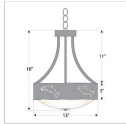

Ridgemont Foyer Chandelier Medium - Fish Cutout Chandelier Ski Cabin Style

Product No.: A44462

Price: \$366.00

Bowl Bottom Material Choice:

Finish Choices:

DESCRIPTION

The Ridgemont Foyer Chandelier Medium - Fish Cutout is 13 inch in diameter and features our exclusive salmon and trout art cutouts around the circumference of the fixture. Behind each cutout is a diffuser panel. Offered with the curved arms and frosted white glass bowl only. A matching ceiling canopy, 3 feet of chain and 10 extra feet of wire are also included. The sleek design of this light, along with the warm atmosphere created by its lighting, will add stylish rustic contemporary character to any home.

Pictured in Finish #02-Rust Patina.

Note: This fixture will accept a screw-in type LED bulb of equivalent wattage output.

SPECIFICATIONS

DIMENSIONS (in.)	16h x 13w
LAMPING	Takes 3 - Type A19 (torpedo style) bulbs - 100W max. per bulb
WEIGHT (lbs.)	8
BACKPLATE SIZE (in.)	5 ROUND
UL LISTING	Damp+Dry Locations
ADD'L RATINGS	None
INSTALLATION INSTRUCTIONS	OPEN INSTALLATION INSTRUCTIONS