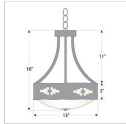

Ridgemont Foyer Chandelier Medium - Pueblo

Chandelier River Cabin Style

Product No.: A44484

Price: \$366.00

Bowl Bottom Material Choice:

Finish Choices:

DESCRIPTION

The Ridgemont Foyer Chandelier Medium - Pueblo is 13 inch in diameter and features our exclusive southwest pueblo art cutouts around the circumference of the fixture. Behind each cutout is a diffuser panel. Offered with the curved arms and frost white glass bowl only. A matching ceiling canopy, 3 feet of chain and 10 extra feet of wire are also included. The rustic design of this light, along with the warm atmosphere created by its lighting, will add stylish southwestern character to any home.

Pictured in Finish #02-Rust Patina.

Note: This fixture will accept a screw-in type LED bulb of equivalent wattage output.

SPECIFICATIONS

DIMENSIONS (in.)	16h x 13w
LAMPING	Takes 3 - Type A19 (torpedo style) bulbs - 100W max. per bulb
WEIGHT (lbs.)	8
BACKPLATE SIZE (in.)	5 ROUND
UL LISTING	Damp+Dry Locations
ADD'L RATINGS	None
INSTALLATION INSTRUCTIONS	OPEN INSTALLATION INSTRUCTIONS