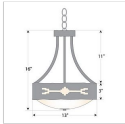

Ridgemont Foyer Chandelier Medium - Del Rio

Chandelier Adobe Style

Product No.: A44485

Price: \$386.00

Bowl Bottom Material Choice:

Finish Choices:

DESCRIPTION

The Ridgemont Foyer Chandelier Medium - Del Rio is 13 inch in diameter and features our exclusive southwest del rio art cutouts around the circumference of the fixture. Behind each cutout is a diffuser panel. Offered with the curved arms and frost white glass bowl only. A matching ceiling canopy, 3 feet of chain and 10 extra feet of wire are also included. The rustic design of this light, along with the warm atmosphere created by its lighting, will add stylish southwestern character to any home.

Pictured in Finish #02-Rust Patina.

Note: This fixture will accept a screw-in type LED bulb of equivalent wattage output.

SPECIFICATIONS

DIMENSIONS (in.)	16h x 13w
LAMPING	Takes 3 - Type A19 (torpedo style) bulbs - 100W max. per bulb
WEIGHT (lbs.)	8
BACKPLATE SIZE (in.)	5 ROUND
UL LISTING	Damp+Dry Locations
ADD'L RATINGS	None
INSTALLATION INSTRUCTIONS	OPEN INSTALLATION INSTRUCTIONS