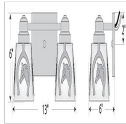

Woodland Double Bath Vanity Light - Horse Horseshoe

Bath 2 Light Ski Cabin Style

Product No.: A36217

Price: \$320.00

Glass Choices:

Finish Choices:

DESCRIPTION

The Woodland Double Bath Light - Horse Horseshoe features two pieces of square mission style glass and horse designs surrounding the glass. The horse head has hand-cut interior lines which gives each image a unique look. Choice of glass color between Frost Clear and Tea-Stained. This fixture may be hung with bulb pointing up or down. This sophisticated take on traditional rustic lighting will generate a warm atmosphere in any bathroom.

Pictured in Finish #28-Dark Bronze Metallic with Tea Stain Square Glass.

Note: This fixture will accept a screw-in type LED bulb of equivalent wattage output.

SPECIFICATIONS

DIMENSIONS (in.)	6h x 13w x 6e x 2tm
LAMPING	Takes 2 - Type A19 (standard household style) bulbs - 100W max. per bulb
WEIGHT (lbs.)	6
BACKPLATE SIZE (in.)	5 x 6
UL LISTING	Damp+Dry Locations
ADD'L RATINGS	None
INSTALLATION INSTRUCTIONS	OPEN INSTALLATION INSTRUCTIONS