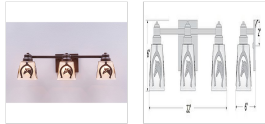

## Woodland Triple Bath Vanity Light - Horse Horseshoe Bath 3 Light Log Cabin Style

**Product No.: A36317**

**Price: \$388.00**

**Glass Choices:**

**Finish Choices:**

### DESCRIPTION

The Woodland Triple Bath Light - Horse Horseshoe features three pieces of square mission style glass and horse designs surrounding the glass. The horse head has hand-cut interior lines which gives each image a unique look. Choice of glass color between Frost Clear and Tea-Stained. This fixture may be hung with bulb pointing up or down. This sophisticated take on traditional rustic lighting will generate a warm atmosphere in any bathroom.

Pictured in Finish #28-Dark Bronze Metallic with Tea Stain Square Glass.

Note: This fixture will accept a screw-in type LED bulb of equivalent wattage output.

### SPECIFICATIONS

DIMENSIONS (in.)	6h x 22w x 6e x 2tm
LAMPING	Takes 3 - Type A19 (standard household style) bulbs - 100W max. per bulb
WEIGHT (lbs.)	8
BACKPLATE SIZE (in.)	5 x 6
UL LISTING	Damp+Dry Locations
ADD'L RATINGS	None
INSTALLATION INSTRUCTIONS	<a href="#">OPEN INSTALLATION INSTRUCTIONS</a>