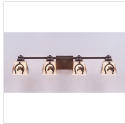

Woodland Quad Bath Vanity Light - Horse Horseshoe Bath 4 Light Farmhouse Style

Product No.: A36417

Price: \$474.00

Glass Choices:

Finish Choices:

DESCRIPTION

The Woodland Quad Bath Light - Horse Horseshoe features four pieces of square mission style glass and horse designs surrounding the glass. The horse head has hand-cut interior lines which gives each image a unique look. Choice of glass color between Frost Clear and Tea-Stained. This fixture may be hung with bulb pointing up or down. This sophisticated take on traditional rustic lighting will generate a warm atmosphere in any bathroom.

Pictured in Finish #28-Dark Bronze Metallic with Tea Stain Square Glass.

Note: This fixture will accept a screw-in type LED bulb of equivalent wattage output.

SPECIFICATIONS

DIMENSIONS (in.)	6h x 31w x 6e x 2tm
LAMPING	Takes 4 - Type A19 (standard household style) bulbs - 100W max. per bulb
WEIGHT (lbs.)	11
BACKPLATE SIZE (in.)	5 x 6
UL LISTING	Damp+Dry Locations
ADD'L RATINGS	None
INSTALLATION INSTRUCTIONS	OPEN INSTALLATION INSTRUCTIONS