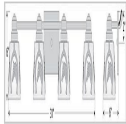

Woodland Quad Bath Vanity Light - Horse Horseshoe Bath 4 Light Farmhouse Style

Product No.: A36417

Price: \$474.00

Glass Choices:

Finish Choices:

DESCRIPTION

The Woodland Quad Bath Light - Horse Horseshoe features four pieces of square mission style glass and horse designs surrounding the glass. The horse head has hand-cut interior lines which gives each image a unique look. Choice of glass color between Frost Clear and Tea-Stained. This fixture may be hung with bulb pointing up or down. This sophisticated take on traditional rustic lighting will generate a warm atmosphere in any bathroom.

Pictured in Finish #28-Dark Bronze Metallic with Tea Stain Square Glass.

Note: This fixture will accept a screw-in type LED bulb of equivalent wattage output.

SPECIFICATIONS

DIMENSIONS (in.)	6h x 31w x 6e x 2tm
LAMPING	Takes 4 - Type A19 (standard household style) bulbs - 100W max. per bulb
WEIGHT (lbs.)	11
BACKPLATE SIZE (in.)	5 x 6
UL LISTING	Damp+Dry Locations
ADD'L RATINGS	None
INSTALLATION INSTRUCTIONS	OPEN INSTALLATION INSTRUCTIONS