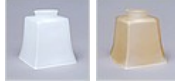

Woodland Sconce - Horse Horseshoe

Outdoor Wall Light Log Cabin Style

Product No.: A57117

Price: \$204.00

Glass Choices:

Finish Choices:

DESCRIPTION

The Woodland Single Sconce - Horse Horseshoe features square mission style glass and horse designs surrounding the glass. Choice of glass color between Frosted and Tea-Stained. This sophisticated yet rustic looking sconce will had a touch of stylish lighting to the exterior of any log home, cabin or northwood lodge-themed room. Mounting plate measures 4.5 inches square. Note: For wet locations, the glass may face down only and only the powdercoated finishes are recommended.

Pictured in Finish #28-Dark Bronze Metallic with Tea Stain Square Glass.

Note: This fixture will accept a screw-in type LED bulb of equivalent wattage output.

SPECIFICATIONS

DIMENSIONS (in.)	6h x 5w x 6e x 2tm
LAMPING	Takes 1 - Type A19 (standard household style) bulb - 100W max.
WEIGHT (lbs.)	3
BACKPLATE SIZE (in.)	4.5 SQUARE
UL LISTING	Wet+Damp+Dry Locations
ADD'L RATINGS	Energy Star Compliant
INSTALLATION INSTRUCTIONS	OPEN INSTALLATION INSTRUCTION