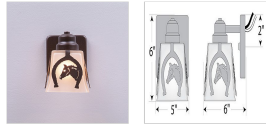

Woodland Sconce - Horse Horseshoe

Outdoor Wall Light Log Cabin Style

Product No.: A57117

Price: \$204.00

Glass Choices:

Finish Choices:

DESCRIPTION

The Woodland Single Sconce - Horse Horseshoe features square mission style glass and horse designs surrounding the glass. Choice of glass color between Frosted and Tea-Stained. This sophisticated yet rustic looking sconce will had a touch of stylish lighting to the exterior of any log home, cabin or northwood lodge-themed room. Mounting plate measures 4.5 inches square. Note: For wet locations, the glass may face down only and only the powdercoated finishes are recommended.

Pictured in Finish #28-Dark Bronze Metallic with Tea Stain Square Glass.

Note: This fixture will accept a screw-in type LED bulb of equivalent wattage output.

SPECIFICATIONS

DIMENSIONS (in.)	6h x 5w x 6e x 2tm
LAMPING	Takes 1 - Type A19 (standard household style) bulb - 100W max.
WEIGHT (lbs.)	3
BACKPLATE SIZE (in.)	4.5 SQUARE
UL LISTING	Wet+Damp+Dry Locations
ADD'L RATINGS	Energy Star Compliant
INSTALLATION INSTRUCTIONS	OPEN INSTALLATION INSTRUCTION