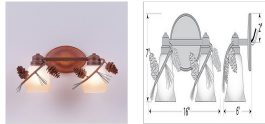

Sienna Double Bath Vanity Light - Pine Cone Bath 2 Light Log Cabin Style

Product No.: A38620

Price: \$350.00

Glass Choices:

Finish Choices:

DESCRIPTION

The Sienna Double Bath Vanity Light - Pine Cone features our exclusive handmade metal pine cones and pine needles attached to a textured metal branch and a choice of glass between six different glass globes. This rustic bath light is great for anywhere to add warm lighting and rustic character to their log home, cabin or northwood lodge-themed room. Click on glass swatches to see the different glass choices.

Pictured in Finish #04-Pine Tree Green-Rust Patina base with Two Toned Amber Cream Egg Glass.

Note: This fixture will accept a screw-in type LED bulb of equivalent wattage output.

SPECIFICATIONS

| | |
|---------------------------|--|
| DIMENSIONS (in.) | 7h x 16w x 6e x 2tm |
| LAMPING | Takes 2 - Type A19 (standard household style) bulbs - 100W max. per bulb |
| WEIGHT (lbs.) | 7 |
| BACKPLATE SIZE (in.) | 5 x 7 |
| UL LISTING | Damp+Dry Locations |
| ADD'L RATINGS | None |
| INSTALLATION INSTRUCTIONS | OPEN INSTALLATION INSTRUCTIONS |