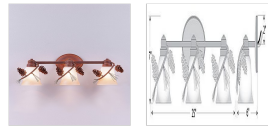

Sienna Triple Bath Vanity Light - Pine Cone

Bath 3 Light Ski Cabin Style

Product No.: A38720

Price: \$420.00

Glass Choices:

Finish Choices:

DESCRIPTION

The Sienna Triple Bath Vanity Light - Pine Cone features our exclusive handmade metal pine cones and pine needles attached to a textured metal branch and a choice of glass between six different glass globes. This rustic bath light is great for anywhere to add warm lighting and rustic character to their log home, cabin or northwood lodge-themed room.

Pictured in Finish #04-Pine Tree Green-Rust Patina base with Two Toned Amber Cream Bell Glass.

Note: This fixture will accept a screw-in type LED bulb of equivalent wattage output.

SPECIFICATIONS

| | |
|---------------------------|--|
| DIMENSIONS (in.) | 7h x 25w x 6e x 2tm |
| LAMPING | Takes 3 - Type A19 (standard household style) bulbs - 100W max. per bulb |
| WEIGHT (lbs.) | 12 |
| BACKPLATE SIZE (in.) | 5 x 7 |
| UL LISTING | Damp+Dry Locations |
| ADD'L RATINGS | None |
| INSTALLATION INSTRUCTIONS | OPEN INSTALLATION INSTRUCTIONS |