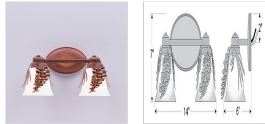

Sienna Double Bath Vanity Light - Spruce Cone Bath 2 Light Mountain Cabin Style

Product No.: A38640

Price: \$284.00

Glass Choices:

Finish Choices:

DESCRIPTION

The Sienna Double Bath Vanity Light - Spruce Cone features 3D spruce cone images attached to a textured metal branch and a choice of glass between six different glass globes. This rustic bath light is great for anywhere to add warm lighting and rustic character to their log home, cabin or northwood lodge-themed room.

Pictured in Finish #04-Pine Tree Green-Rust Patina base with Opal White Bell Glass.

Note: This fixture will accept a screw-in type LED bulb of equivalent wattage output.

SPECIFICATIONS

DIMENSIONS (in.)	7h x 14w x 6e x 2tm
LAMPING	Takes 2 - Type A19 (standard household style) bulbs - 100W max. per bulb
WEIGHT (lbs.)	7
BACKPLATE SIZE (in.)	5 x 7
UL LISTING	Damp+Dry Locations
ADD'L RATINGS	None