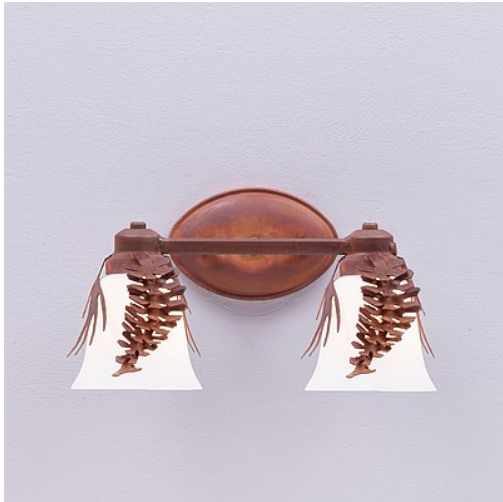

Sienna Double Bath Vanity Light - Spruce Cone Bath 2 Light Mountain Cabin Style

Product No.: A38640

Price: \$284.00

Glass Choices:

Finish Choices:

DESCRIPTION

The Sienna Double Bath Vanity Light - Spruce Cone features 3D spruce cone images attached to a textured metal branch and a choice of glass between six different glass globes. This rustic bath light is great for anywhere to add warm lighting and rustic character to their log home, cabin or northwood lodge-themed room.

Pictured in Finish #04-Pine Tree Green-Rust Patina base with Opal White Bell Glass.

Note: This fixture will accept a screw-in type LED bulb of equivalent wattage output.

SPECIFICATIONS

DIMENSIONS (in.)	7h x 14w x 6e x 2tm
LAMPING	Takes 2 - Type A19 (standard household style) bulbs - 100W max. per bulb
WEIGHT (lbs.)	7
BACKPLATE SIZE (in.)	5 x 7
UL LISTING	Damp+Dry Locations
ADD'L RATINGS	None