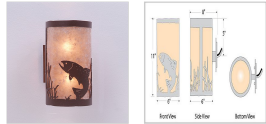

## DESCRIPTION

The Kincaid Sconce - Trout features our exclusive metal art of a trout and cattails with a rounded mica under a steel cylinder. One lightbulb points upward and the other points downward. This sconce sits off the wall by about 3 inches. Diffuser material is offered with a choice between Almond or Amber mica. Interior and damp location only. This light will add rustic character to any log home, cabin or northwoods lodge-themed room.

Pictured in Finish #27-Rustic Brown with Almond Mica Shade.

Note: This fixture will accept a screw-in type LED bulb of equivalent wattage output.