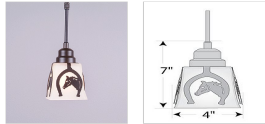

Woodland Pendant Single - Horse Horseshoe Pendant Light Ski Cabin Style

Product No.: A27117

Price: \$214.00

Glass Choices:

Finish Choices:

Pendant Hanging Choices:

DESCRIPTION

The Woodland Pendant - Horse Horseshoe features square mission style glass and simple leaf designs surrounding the glass. The horse head has hand-cut interior lines which gives each image a unique look. Choice of glass color between Frost Clear and Tea-Stained. All pendants include a matching ceiling canopy that can be mounted on either a flat or vaulted ceiling. Choice of three ways to hang our pendants: 14 ft black cord (BC), 15 inch - 30in adjustable stem (ST) or 3 ft chain (CH). Black cord or chain hung versions are suitable for interior and damp locations; adjustable stem hung version are suitable for wet locations. Note: Only the Powder Coated Finishes are suitable for wet locations. Hanging choice must be specified at time order.

Pictured in Finish #28-Dark Bronze Metallic with Frosted Square Glass and Adjustable Stem.

Note: This fixture will accept a screw-in type LED bulb of equivalent wattage output.

SPECIFICATIONS

DIMENSIONS (in.)	7h x 5w
LAMPING	Takes 1 - Type A19 (standard household style) bulb - 100W max. per bulb
WEIGHT (lbs.)	4
BACKPLATE SIZE (in.)	5 SQUARE
UL LISTING	Damp+Dry Locations
ADD'L RATINGS	None
INSTALLATION INSTRUCTIONS	OPEN INSTALLATION INSTRUCTIONS