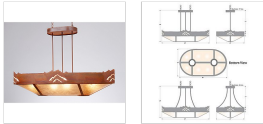

Ridgemont Chandelier Oval - Mountain Chandelier Mountain Cabin Style

Product No.: A41141

Price: \$1,542.00

Bowl Bottom Material Choice:

Finish Choices:

DESCRIPTION

The Ridgemont Chandelier Oval - Mountain fixture is oval shaped 24 by 42 inches and features mountain patterns cutout around the band of the chandelier. This Southwest-inspired design is ideal for anyone looking for a rustic chandelier to add Southwestern character to their log home, cabin or northwood lodge-themed room. It comes with a choice of diffuser material: Almond Mica, Amber Mica, or Ivory Paper. There are also two downlights for direct lighting to a table. A matching ceiling canopy, along with 6 feet of chain (for a 3 foot drop) and 10 extra feet of wire are also included.

Pictured in Finish #02-Rust Patina with Almond Mica Shade.

Note: This fixture will accept a screw-in type LED bulb of equivalent wattage output.

SPECIFICATIONS

DIMENSIONS (in.)	26h x 23w x 40l
LAMPING	Main:Takes 8 - Type A19 (standard household style) bulbs - 60W max. per bulb; Downlight: Takes 2 - Type PAR20 (reflector) bulbs - 50W max. per bulb
WEIGHT (lbs.)	28
BACKPLATE SIZE (in.)	6.5 x 12
UL LISTING	Damp+Dry Locations
ADD'L RATINGS	None
INSTALLATION INSTRUCTIONS	OPEN INSTALLATION I