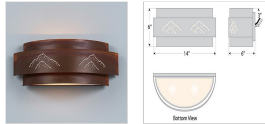

Northridge Double Sconce - Mountain Wall Light Farmhouse Style

Product No.: A16241

Price: \$298.00

Finish Choices:

DESCRIPTION

The Northridge Double Sconce - Mountain features two bulbs positioned sideways under a steel frame with a hand-cut mountain image in the center band. It has a frost glass diffuser bottom and light projects both up and down. Synthetic mica is attached behind each image cutout to help diffuse the light. This Southwest-inspired sconce is really great for the hallways and will provide a warm accent to the walls of your home.

Pictured in Finish #02-Rust Patina.

Note: This fixture will accept a screw-in type LED bulb of equivalent wattage output.

SPECIFICATIONS

DIMENSIONS (in.)	6h x 14w x 6e x 3tm
LAMPING	Takes 2 - Type B11 (torpedo style) bulbs - 60W max. per bulb
WEIGHT (lbs.)	5
BACKPLATE SIZE (in.)	4.25 x 6.5
UL LISTING	Damp+Dry Locations
ADD'L RATINGS	None
INSTALLATION INSTRUCTIONS	OPEN INSTALLATION INSTRUCTIONS