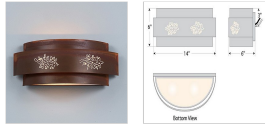

## Northridge Double Sconce - Cedar Bough Cutout Wall Light Log Cabin Style

**Product No.: A16248**

**Price: \$314.00**

**Finish Choices:**

### DESCRIPTION

The Northridge Double Sconce - Cedar Bough features two bulbs positioned sideways under a steel frame with hand-cut cedar bough images in the center band. It has a frost glass diffuser bottom and light projects both up and down. Synthetic mica is attached behind each image cutout to help diffuse the light. This Southwest-inspired sconce is really great for the hallways and will provide a warm accent to the walls of your home.

Pictured in Finish #02-Rust Patina.

Note: This fixture will accept a screw-in type LED bulb of equivalent wattage output.

### SPECIFICATIONS

DIMENSIONS (in.)	6h x 14w x 6e x 3tm
LAMPING	Takes 2 - Type B11 (torpedo style) bulbs - 60W max. per bulb
WEIGHT (lbs.)	5
BACKPLATE SIZE (in.)	4.25 x 6.5
UL LISTING	Damp+Dry Locations
ADD'L RATINGS	None
INSTALLATION INSTRUCTIONS	<a href="#">OPEN INSTALLATION INSTRUCTIONS</a>