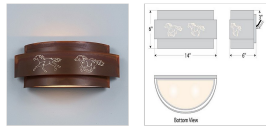

## Northridge Double Sconce - Horse Cutout Wall Light Equestrian Style

**Product No.: A16259**

**Price: \$376.00**

**Finish Choices:**

### DESCRIPTION

The Northridge Double Sconce - Horse features two bulbs positioned sideways under a steel frame with laser-cut horse images in the center band. It has a frosted glass diffuser bottom and light projects both up and down. Synthetic mica is attached behind each image cutout to help diffuse the light. This Western-inspired sconce is really great for the hallways and will provide a warm accent to the walls of your home.

Pictured in Finish #02-Rust Patina.

Note: This fixture will accept a screw-in type LED bulb of equivalent wattage output.