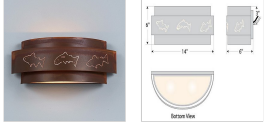

## Northridge Double Sconce - Fish Cutout Wall Light Ski Cabin Style

**Product No.: A16262**

**Price: \$320.00**

**Finish Choices:**

### DESCRIPTION

The Northridge Double Sconce - Fish features two bulbs positioned sideways under a steel frame with hand-cut fish images in the center band. It has a frost glass diffuser bottom and light projects both up and down. Synthetic mica is attached behind each image cutout to help diffuse the light. This Southwest-inspired sconce is really great for the hallways and will provide a warm accent to the walls of your home.

Pictured in Finish #02-Rust Patina.

Note: This fixture will accept a screw-in type LED bulb of equivalent wattage output.