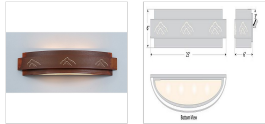

Northridge Bath Vanity Light 24w - Mountain Bath 3 Light Rustic Style

Product No.: A36741

Price: \$376.00

Finish Choices:

DESCRIPTION

The Northridge Bath Light - Mountain Cutout light features three horizontal bands, with mountain patterns cutout of the band cross the middle band. This light has a frost glass diffuser bottom and thin acrylic panels are behind the cutouts. Light projects both up and down. This light is ideal for anyone looking for a stylish rustic contemporary look for their bathroom, hallway or home.

Pictured in Finish #02-Rust Patina.

Note: This fixture will accept a screw-in type LED bulb of equivalent wattage output.

SPECIFICATIONS

DIMENSIONS (in.)	6h x 25w x 6e x 3tm
LAMPING	Takes 4 - Type B11 (torpedo style) bulbs - 60W max. per bulb
WEIGHT (lbs.)	12
BACKPLATE SIZE (in.)	5 x 18
UL LISTING	Damp+Dry Locations
ADD'L RATINGS	None
INSTALLATION INSTRUCTIONS	OPEN INSTALLATION INSTRUCTIONS