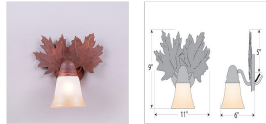

## Lakeside Single Sconce - Maple Leaf Wall Light Country Style

**Product No.: A17105**

**Price: \$206.00**

## DESCRIPTION

The Lakeside Single Sconce - Maple features our exclusive maple leaves attached to a rustic steel disc with a single arm with light. There is a choice of six different glass globes, the smallest of which only takes A15 bulb. This rustic wall light compliments the lakeside bath lights will add warm lighting and rustic character to any room.

Pictured in Finish #02-Rust Patina with Two-Toned Amber Cream Bell Glass.

Note: This fixture will accept a screw-in type LED bulb of equivalent wattage output.