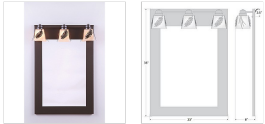

## Woodland Mirror Frame with Lights - Spruce Cone Vanity Mirror Country Style

**Product No.: A36540**

**Price: \$588.00**

**Glass Choices:**

**Finish Choices:**

### DESCRIPTION

The Woodland Mirror Frame with Lights - Spruce Cone features a mirror frame and three pieces of square mission style glass and 3D spruce cone designs surrounding the glass. Choice of glass color between Frost Clear and Tea-Stained. The lighting provided by this item allows the mirror to be hung in even the dimmest areas of any home, while also creating a stylish rustic contemporary atmosphere.

**Please note- This item does not include the 20 x 28 inch mirror glass which you will need to purchase from a local hardware store or glass supplier.** Glass mounting hardware is included. Some minor assembly required. Hardwire is standard.

### SPECIFICATIONS

DIMENSIONS (in.)	35h x 22w x 6e x 3tm
LAMPING	Takes 3 - Type A19 (standard household style) bulbs - 100W max. per bulb
WEIGHT (lbs.)	8
BACKPLATE SIZE (in.)	22 x 34
UL LISTING	Damp+Dry Locations
ADD'L RATINGS	None
INSTALLATION INSTRUCTIONS	<a href="#">OPEN INSTALLATION INSTRUCTIONS</a>