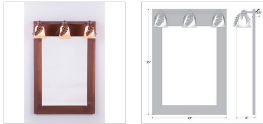

## Sienna Mirror Frame with Lights - Spruce Cone Vanity Mirror Farmhouse Style

**Product No.: A38940**

**Price: \$542.00**

**Glass Choices:**

**Finish Choices:**

### DESCRIPTION

The Sienna Mirror Frame with Lights - Spruce Cone features a mirror frame and three pieces of glass and 3D spruce cone designs surrounding the glass. Choice of six different styles of glass. The lighting provided by this item allows the mirror to be hung in even the dimmest areas of any home, while also creating a stylish rustic contemporary atmosphere. **Please note- This item does not include the 20 x 28 inch mirror glass which you will need to purchase from a local hardware store or glass supplier.** Glass mounting hardware is included. Some minor assembly required. Hardwire is standard.

Pictured in Finish #02-Rust Patina with Two-Toned Amber Cream Bell Glass.

Note: This fixture will accept a screw-in type LED bulb of equivalent wattage output.

### SPECIFICATIONS

DIMENSIONS (in.)	35h x 24w x 6e x 3tm
LAMPING	Takes 3 - Type A19 (standard household style) bulbs - 100W max. per bulb
WEIGHT (lbs.)	8
BACKPLATE SIZE (in.)	22 x 34
UL LISTING	Damp+Dry Locations
ADD'L RATINGS	None
INSTALLATION INSTRUCTIONS	<a href="#">OPEN INSTALLATION INSTRUCTIONS</a>