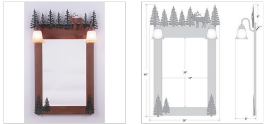

Wasatch Mirror Frame with Lights - Mountain Elk Vanity Mirror Country Style

Product No.: H32533

Price: \$522.00

Glass Choices:

Finish Choices:

DESCRIPTION

The Wasatch Mirror Frame with Lights - Mtn Elk features a elk with cedar trees. Here we have taken our popular Wasatch Bath light and added a mirror frame for use in the bathroom or entry-way. Offered with a choice of four different styles and colors of glass globes, this fixture gives abundant light and rustic character to any bathroom.

Please note- This item does not include the 20 x 28 inch mirror glass which you will need to purchase from a local hardware store or glass supplier. Glass mounting hardware is included. Some minor assembly required. Hardwire is standard.

Pictured in Finish #03-Cedar Green-Rust Patina base with Two-Toned Amber Cream Bell Glass.

Note: This fixture will accept a screw-in type LED bulb of equivalent wattage output.

SPECIFICATIONS

DIMENSIONS (in.)	42h x 26w x 8e x 9tm
LAMPING	Takes 2 - Type A19 (standard household style) bulbs - 100W max. per bulb
WEIGHT (lbs.)	20
BACKPLATE SIZE (in.)	23 x 34
UL LISTING	Damp+Dry Locations
ADD'L RATINGS	None
INSTALLATION INSTRUCTIONS	OPEN INSTALLATION INSTRUCTIONS